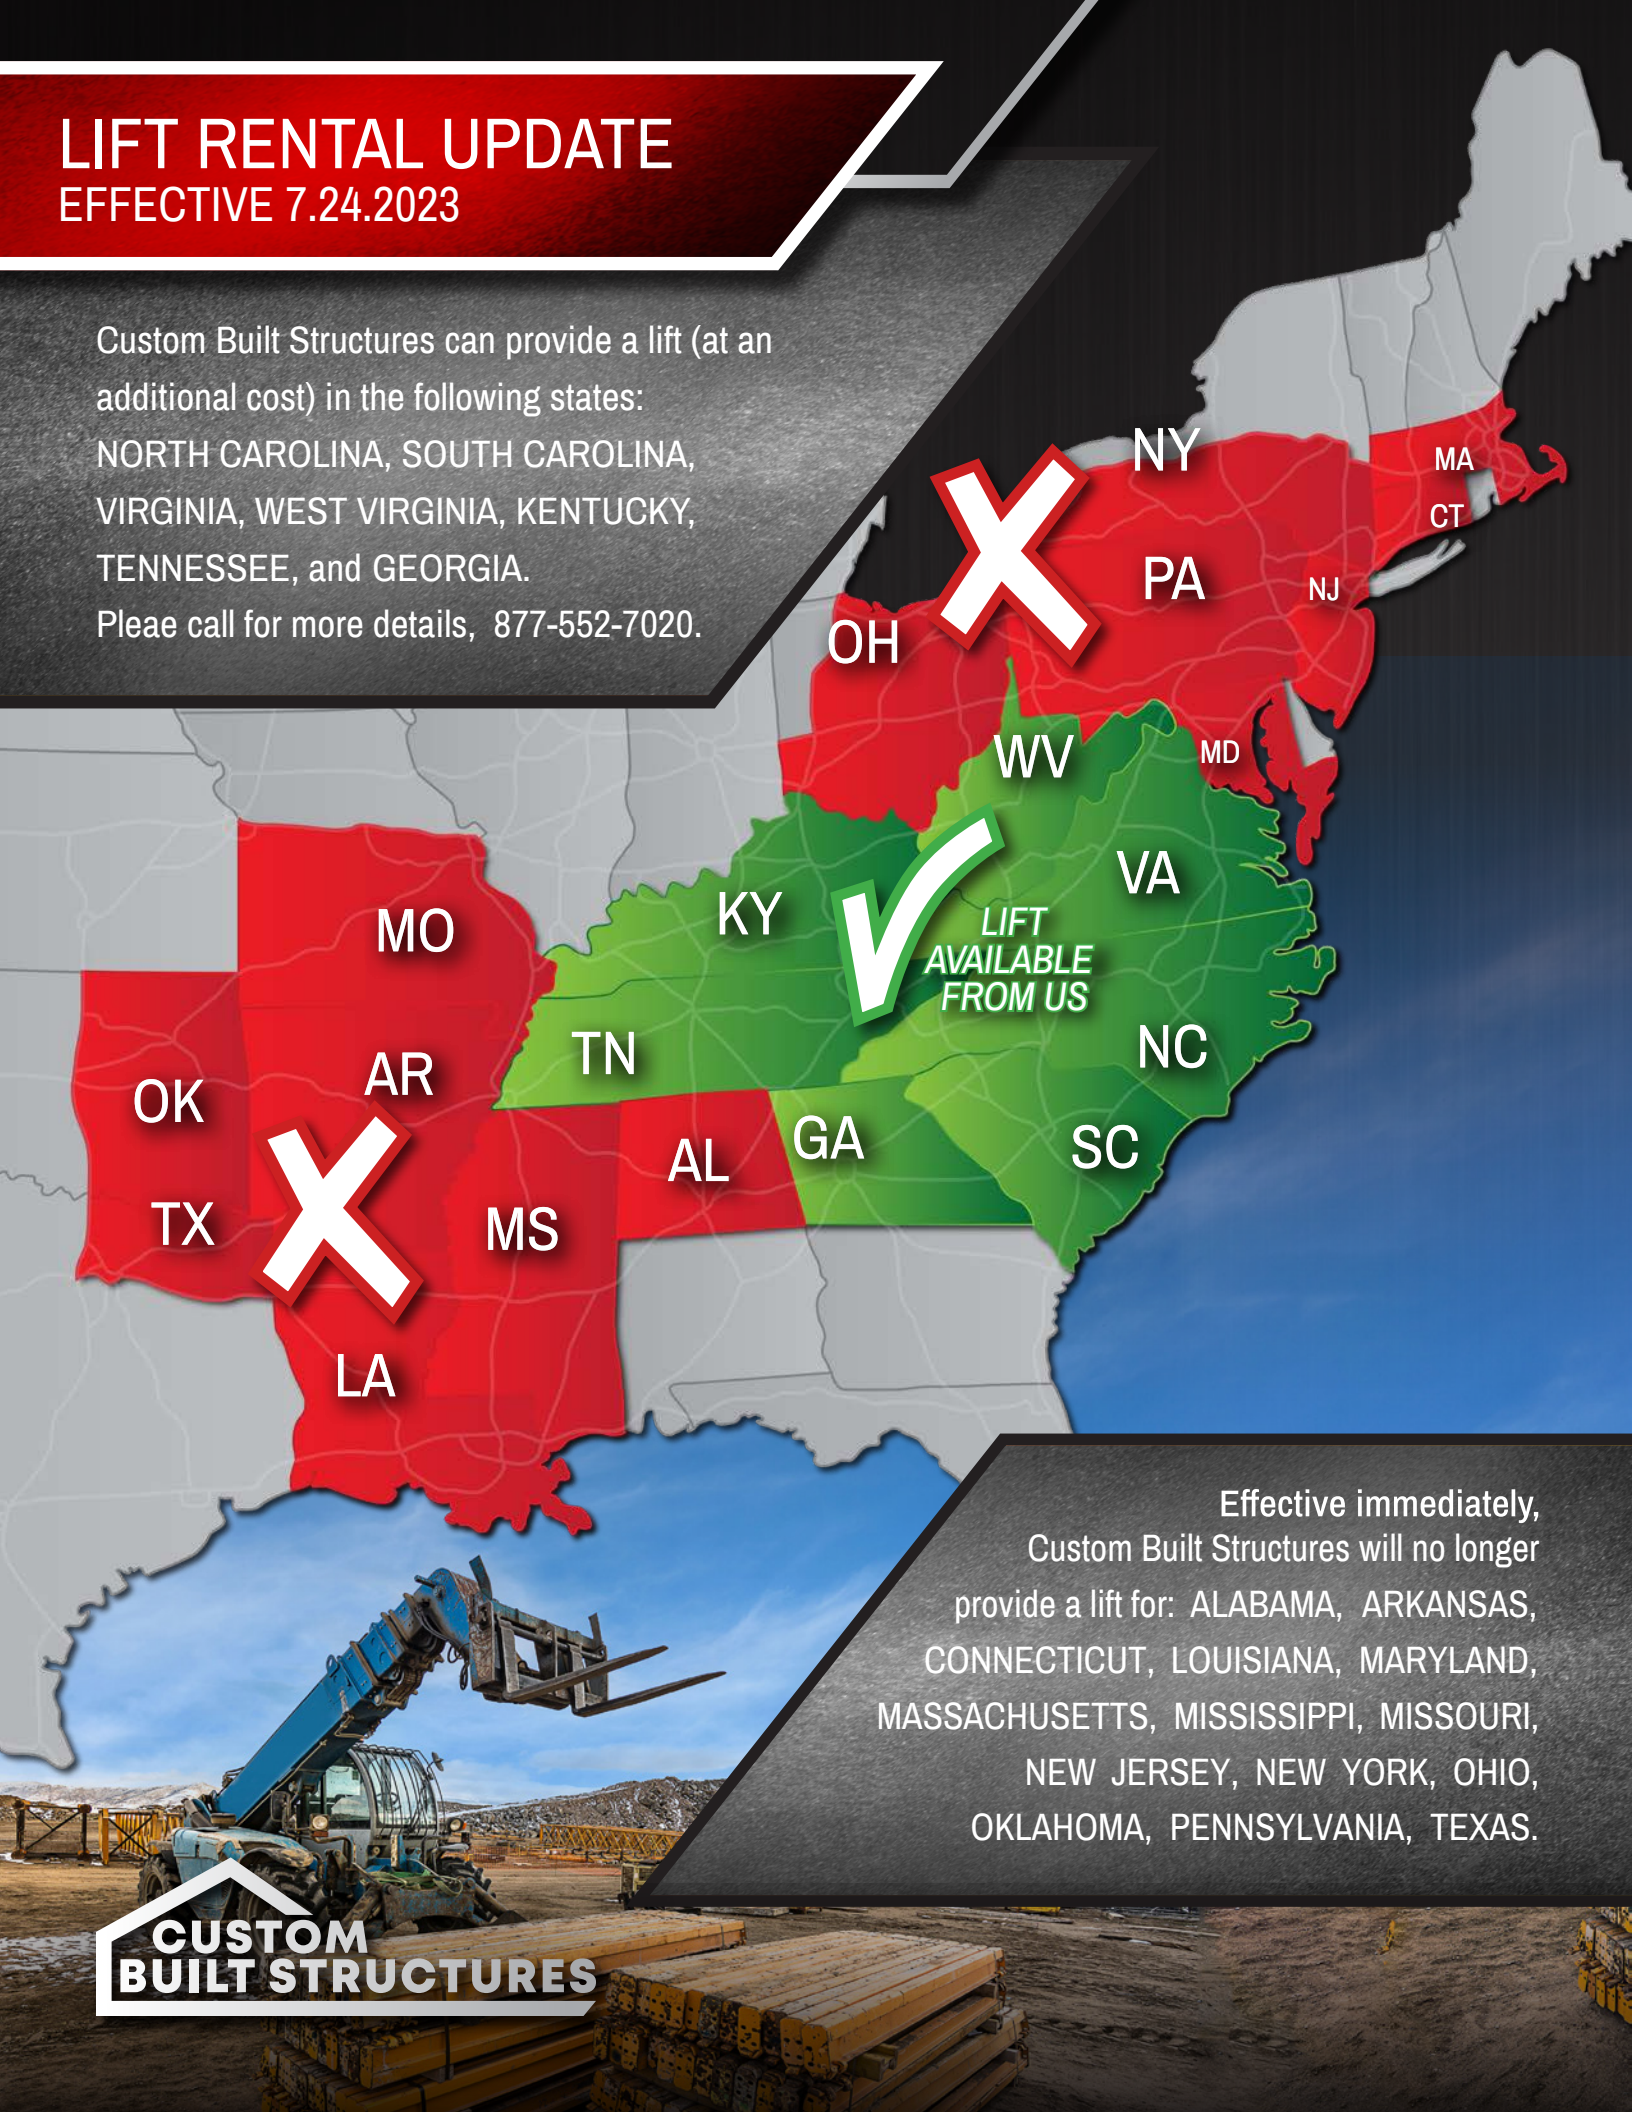

# LIFT RENTAL UPDATE

EFFECTIVE 7.24.2023

Custom Built Structures can provide a lift (at an additional cost) in the following states:

NORTH CAROLINA, SOUTH CAROLINA, VIRGINIA, WEST VIRGINIA, KENTUCKY, TENNESSEE, and GEORGIA.

Please call for more details, 877-552-7020.

Effective immediately, Custom Built Structures will no longer provide a lift for: ALABAMA, ARKANSAS, CONNECTICUT, LOUISIANA, MARYLAND, MASSACHUSETTS, MISSISSIPPI, MISSOURI, NEW JERSEY, NEW YORK, OHIO, OKLAHOMA, PENNSYLVANIA, TEXAS.